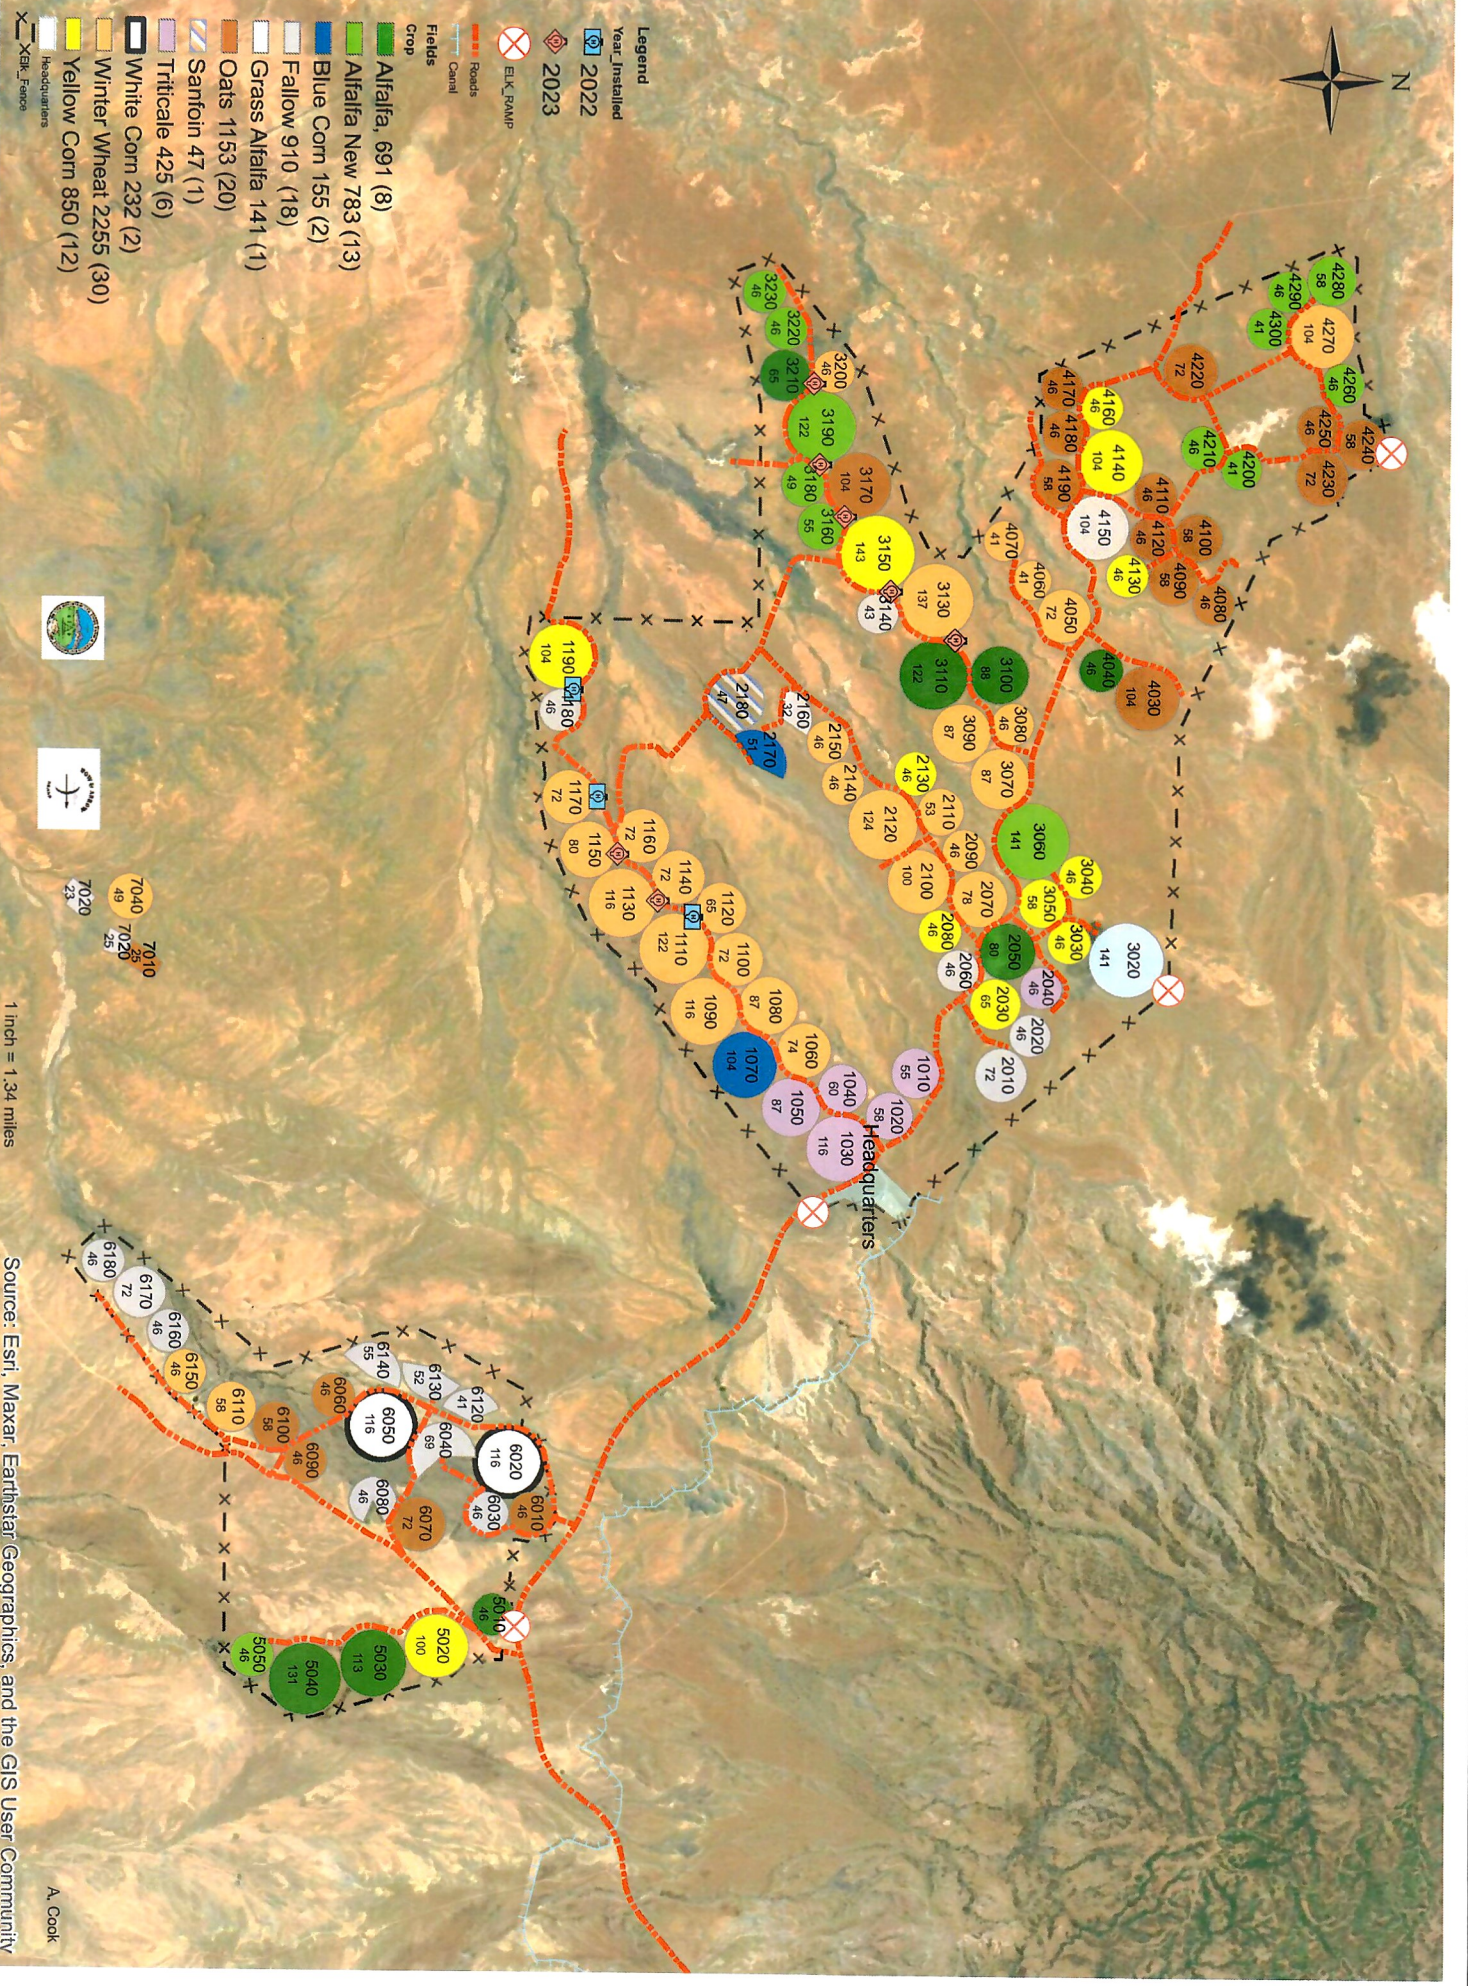

**Ute Mountain Ute Tribe
Farm & Ranch Enterprise
2022 Crop Plan
April 18, 2022**

Ute Mountain Farm & Ranch Crop Plan 2023 5/18/2023

Ute Mountain Ute Tribe Farm & Ranch Enterprise 2021 Crop Plan May 12, 2021

Headquaters	5 Feedlot/A
Adams 1 Cof (999)	9 Feedlot/725 A
Base Corn	1 Feed/23 A
Base Corn	61 Feedlot/4195 A
Base Corn	1 Feedlot/A
Carson Adams	4 Feedlot/288 A
Flum Pasture	8 Feedlot/513 A
Southover Dry	17 Feedlot/951 A
Spring Wheat	1 Feed/51 A
White Corn	6 Feedlot/55 A
Yellow Corn	1 Feed/48 A
7040 F follow	1 Feed/23 A
7020 F follow	1 Feed/23 A
7010 F follow	1 Feed/23 A
7030 F follow	1 Feed/23 A