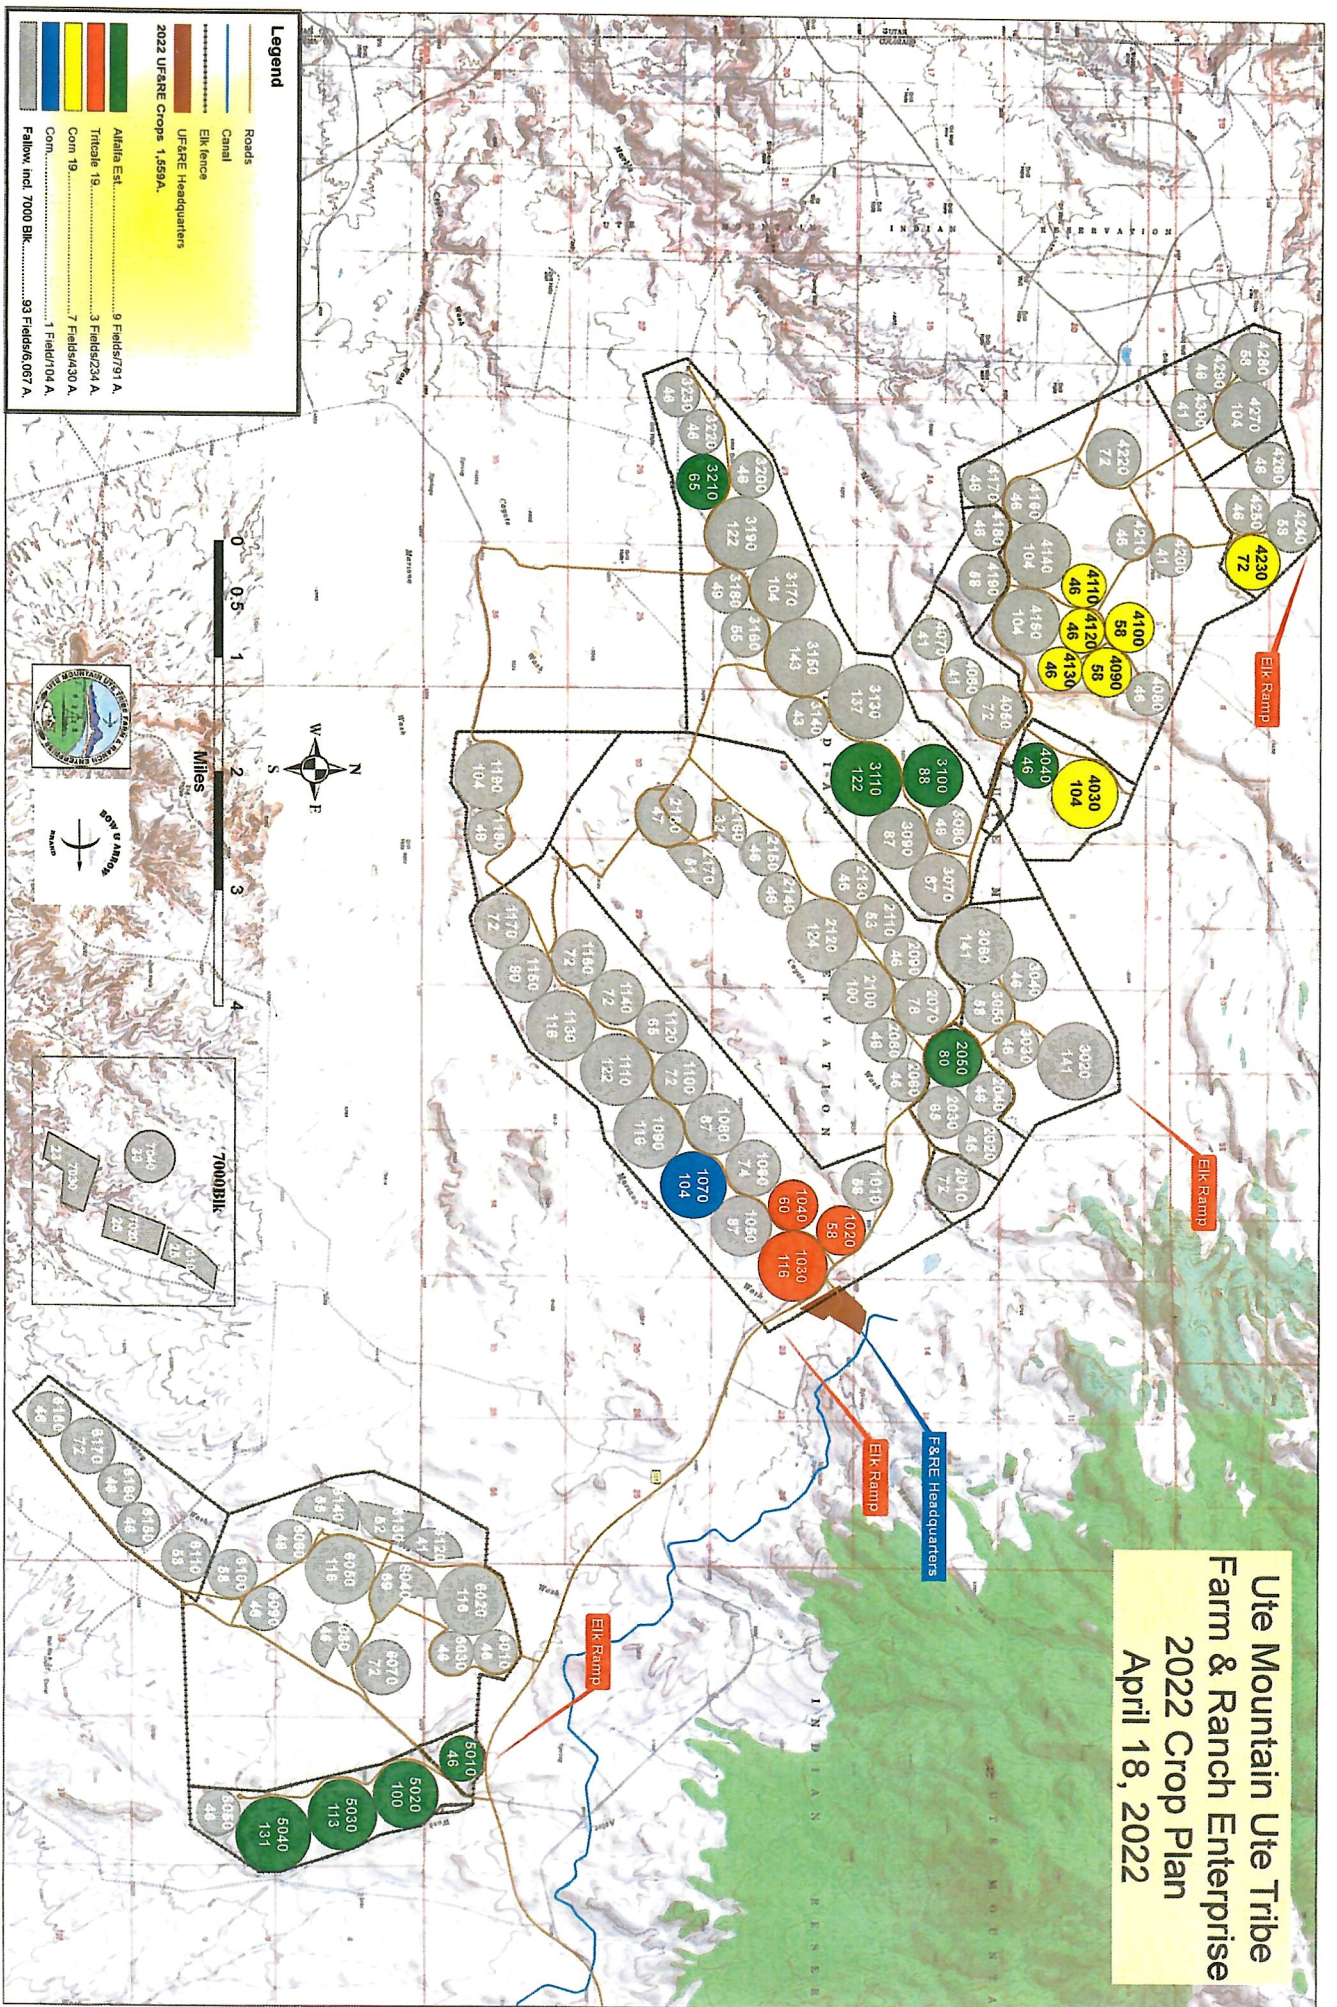

**Ute Mountain Ute Tribe
Farm & Ranch Enterprise
2022 Crop Plan
April 18, 2022**

Ute Mountain Farm & Ranch Crop Plan 2023 5/18/2023

Ute Mountain Ute Tribe Farm & Ranch Enterprise 2021 Crop Plan May 12, 2021

Headquaters	5 Feedlot/A
Adams 1 Cof (999)	9 Feedlot/725 A
Base Corn	1 Feed/23 A
Base Corn	61 Feedlot/4195 A
Base Corn	1 Feedlot/A
Carson Adams	4 Feedlot/288 A
Flum Pasture	8 Feedlot/513 A
Southover Dry	17 Feedlot/951 A
Spring Wheat	1 Feed/51 A
White Corn	6 Feedlot/55 A
Yellow Corn	1 Feed/48 A
7040 F follow	1 Feed/23 A
7020 F follow	1 Feed/23 A
7010 F follow	1 Feed/23 A
7030 F follow	1 Feed/23 A