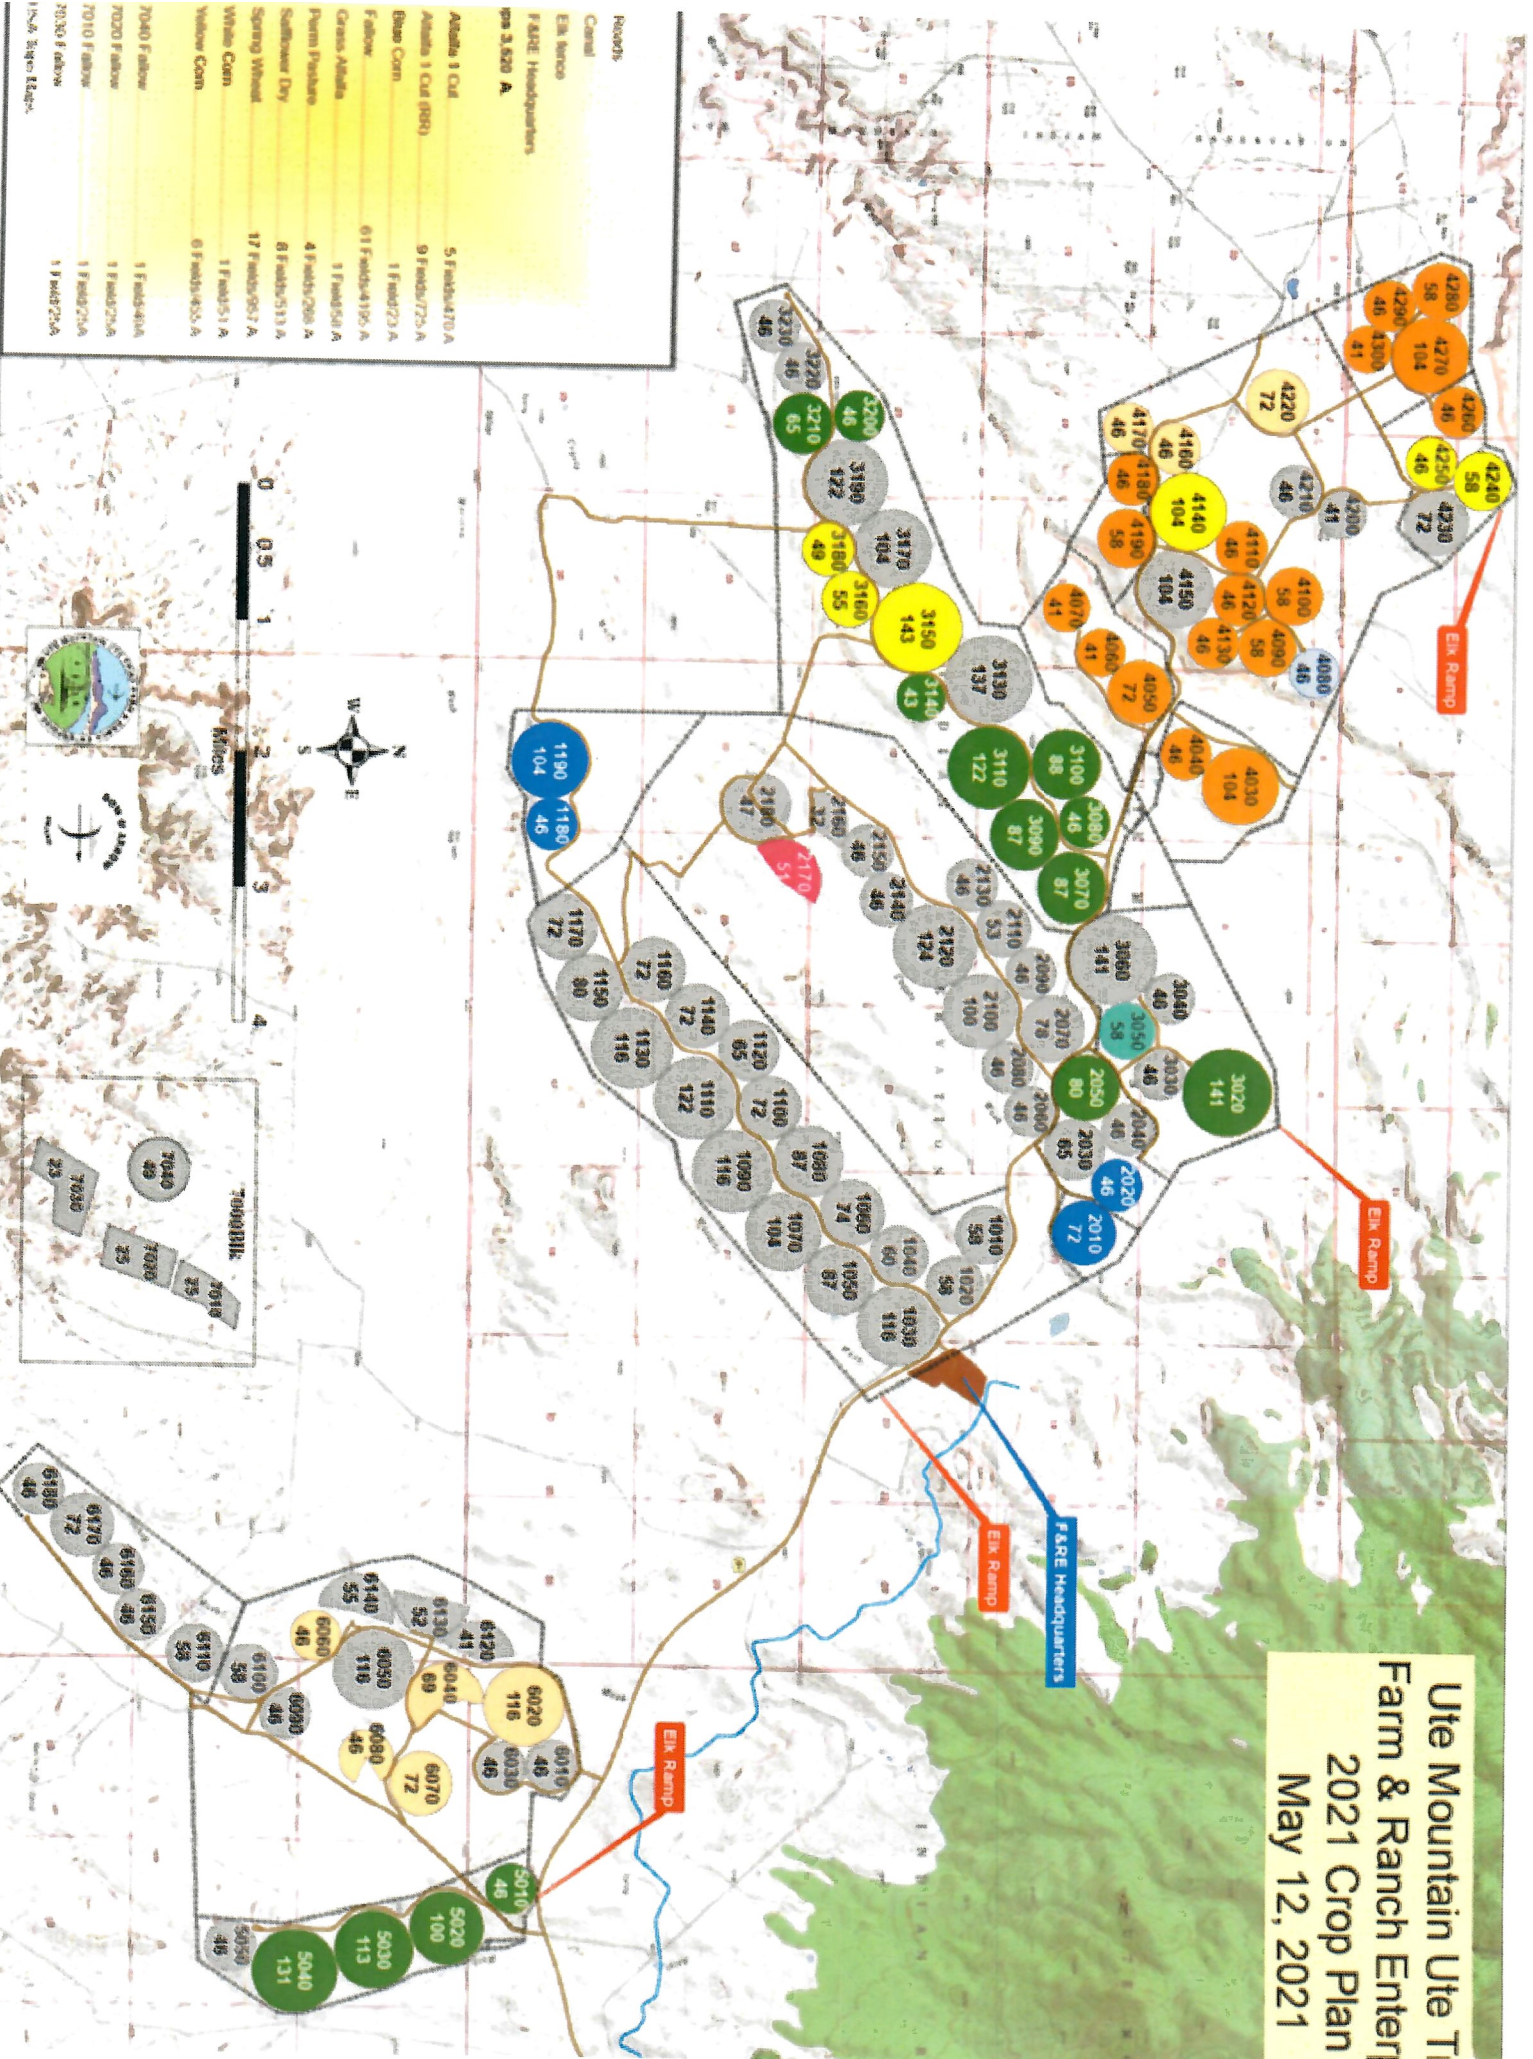

**Ute Mountain Ute Tribe
Farm & Ranch Enterprise
2022 Crop Plan
April 18, 2022**

Ute Mountain Farm & Ranch Crop Plan 2023 5/18/2023

Ute Mountain Ute Tribe Farm & Ranch Enterprise 2021 Crop Plan May 12, 2021

Headquaters	5 Feedlot/A
Adams 1 Cof (999)	9 Feedlot/725 A
Base Corn	1 Feed/23 A
Base Corn	61 Feedlot/4195 A
Base Corn	1 Feedlot/A
Carson Adams	4 Feedlot/288 A
Flum Pasture	8 Feedlot/513 A
Southover Dry	17 Feedlot/951 A
Spring Wheat	1 Feed/51 A
White Corn	6 Feedlot/55 A
Yellow Corn	1 Feed/48 A
7040 F follow	1 Feed/23 A
7020 F follow	1 Feed/23 A
7010 F follow	1 Feed/23 A
7030 F follow	1 Feed/23 A